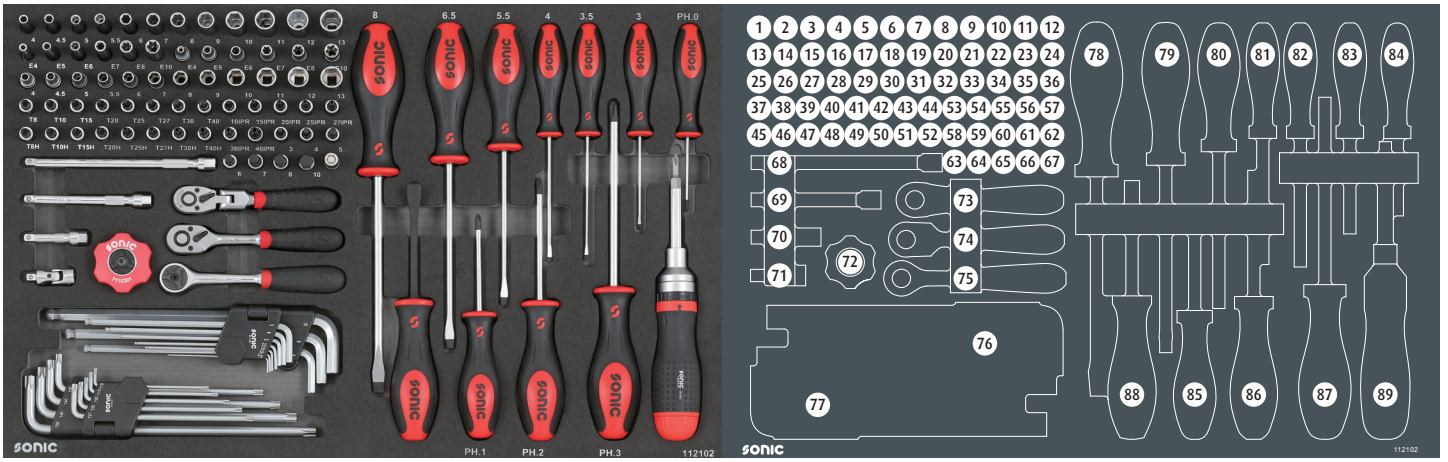

112102

	NO	Sonic NO	Size	Length	Q'ty
	1	2155004	4mm	50mm	
	2	21550045	4.5mm	50mm	
	3	2155005	5mm	50mm	
	4	21550055	5.5mm	50mm	
	5	2155006	6mm	50mm	
	6	2155007	7mm	50mm	
	7	2155008	8mm	50mm	
	8	2155009	9mm	50mm	
	9	2155010	10mm	50mm	
	10	2155011	11mm	50mm	
	11	2155012	12mm	50mm	
	12	2155013	13mm	50mm	
	13	2165004	E4	50mm	
	14	2165005	E5	50mm	
	15	2165006	E6	50mm	
	16	2165007	E7	50mm	
	17	2165008	E8	50mm	
	18	2165010	E10	50mm	
	19	21604	E4	25mm	
	20	21605	E5	25mm	
	21	21606	E6	25mm	
	22	21607	E7	25mm	
	23	21608	E8	25mm	
	24	21610	E10	25mm	
	25	21504	4mm	25mm	
	26	21545	4.5mm	25mm	
	27	21505	5mm	25mm	
	28	21555	5.5mm	25mm	
	29	21506	6mm	25mm	
	30	21507	7mm	25mm	
	31	21508	8mm	25mm	
	32	21509	9mm	25mm	
	33	21510	10mm	25mm	
	34	21511	11mm	25mm	
	35	21512	12mm	25mm	
	36	21513	13mm	25mm	
	37	8163708	T8	37mm	
	38	8163710	T10	37mm	
	39	8163715	T15	37mm	
	40	8163720	T20	37mm	
	41	8163725	T25	37mm	
	42	8163727	T27	37mm	

	NO	Sonic NO	Size	Length	Q'ty
	43	8163730	T30	37mm	
	44	8163740	T40	37mm	
	45	8173708	T8H	37mm	
	46	8173710	T10H	37mm	
	47	8173715	T15H	37mm	
	48	8173720	T20H	37mm	
	49	8173725	T25H	37mm	
	50	8173727	T27H	37mm	
	51	8173730	T30H	37mm	
	52	8173740	T40H	37mm	
	53	8153710	10IPR	37mm	
	54	8153715	15IPR	37mm	
	55	8153720	20IPR	37mm	
	56	8153725	25IPR	37mm	
	57	8153727	27IPR	37mm	
	58	8153730	30IPR	37mm	
	59	8153740	40IPR	37mm	
	60	8143703	3mm	37mm	
	61	8143704	4mm	37mm	
	62	8143705	5mm	37mm	
	63	8143706	6mm	37mm	
	64	8143707	7mm	37mm	
	65	8143708	8mm	37mm	
	66	8143710	10mm	37mm	
	67	72225	1/4"	25mm	
	68	7141150	1/4"	150mm	
	69	7141100	1/4"	100mm	
	70	7141050	1/4"	50mm	
	71	71511	1/4"	37mm	
	72	7110301	1/4"	25mm	
	73	7110101	1/4"	133mm	
	74	7120901	1/4"	140mm	
	75	7120701	1/4"	145mm	
	76	601008	1.27, 1.5, 2, 2.5, 3, 4, 5, 6, 8, 10